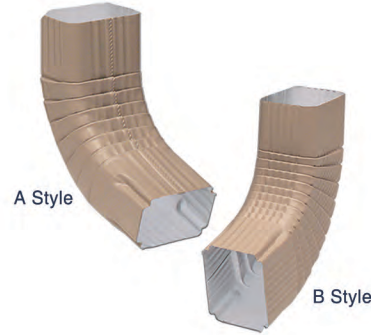

**3" x 4" and
4" x 5" Offsets**
No Standards Sets
All Offsets are Made-to-Order

**3" x 4" and
4" x 5" Elbows**
75° Standard Angle
15° 30° 45° 60°
(A & B Style available)

**3" x 4" and
4" x 5" Downspouts**
Steel Kynar 500® Colors
Aluminum Kynar 500® Colors
Galvalume Plus
(Open Face and Regular available)

6" and 7" Hangers
Galvanized
Aluminum

6" K and 7" Box Gutter
Steel Kynar 500® Colors
Aluminum Kynar 500® Colors
Galvalume Plus

**6" K and 7" Box
Gutter End Caps**
Steel Kynar 500® Colors
Aluminum Kynar 500® Colors
Galvalume Plus

3" x 4" and 4" x 5"
Outlet Tubes
Steel
Aluminum